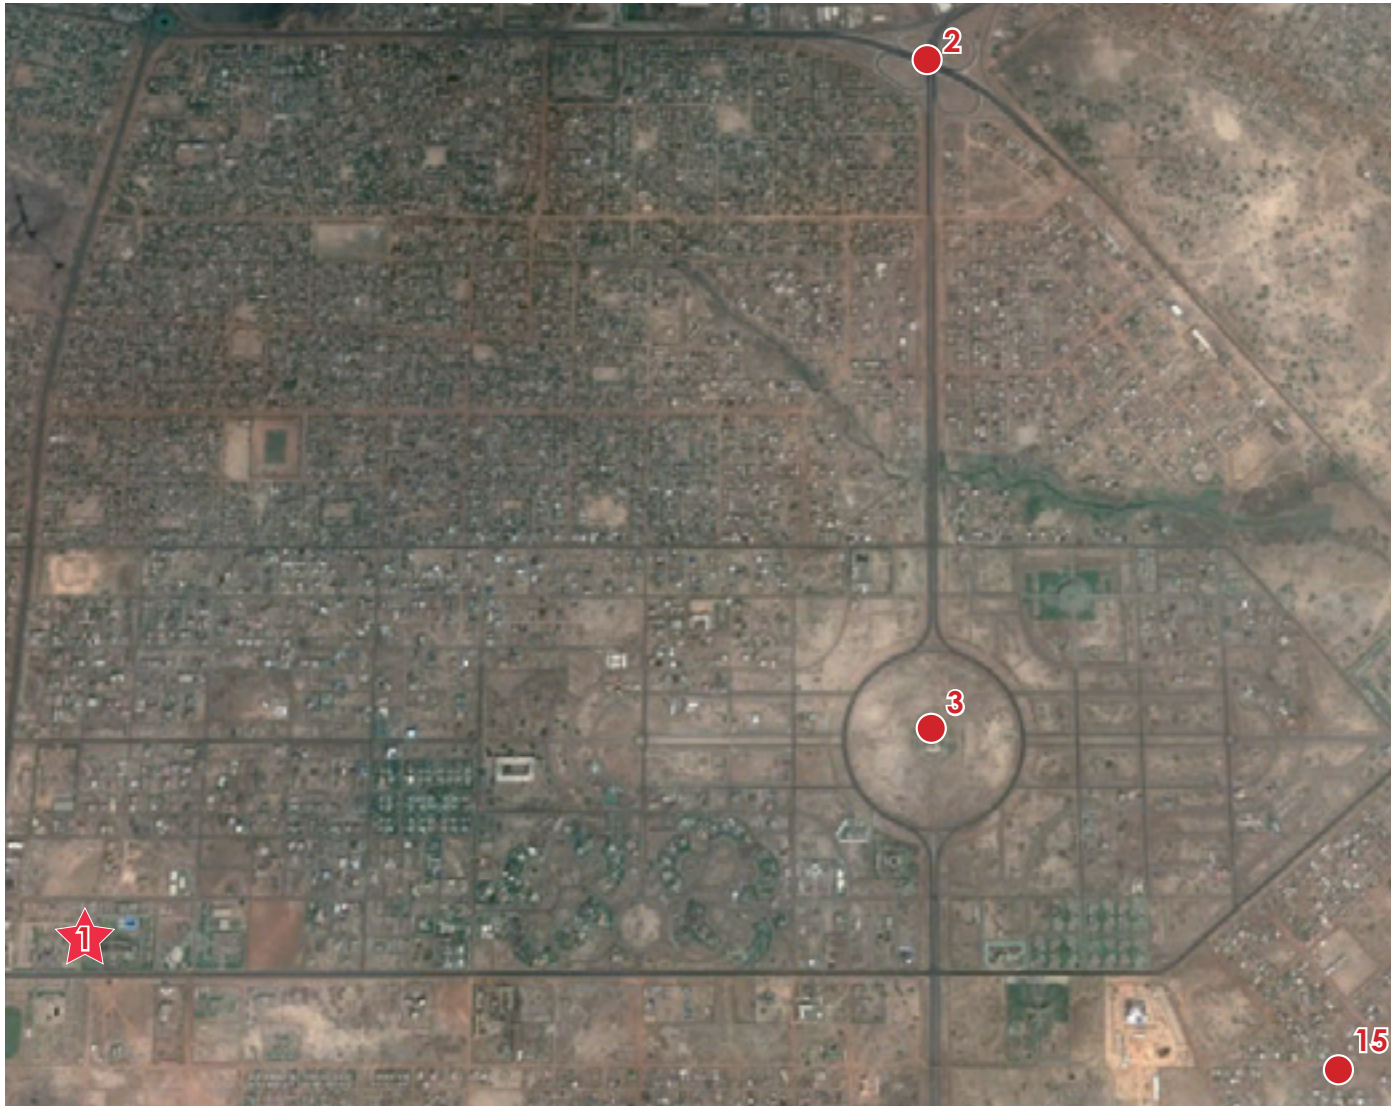

GOOGLE EARTH

Interventions de l'Etat

1. Complexe Hôtel Libya et Centre commercial El Fateh
2. Echangeur du sud
3. Mémorial aux Héros Nationaux
4. Musée de la musique
5. Salon International de l'Artisanat de Ouagadougou (SIAO)
6. Stade du 4 Août

Interventions de la Mairie

7. Reemdoogo
8. Jardin municipal La Gargote
9. Marché central Rood Woko
10. Marché de fruits et légumes du PPAQG
11. Parc urbain Bangr-Weoogo