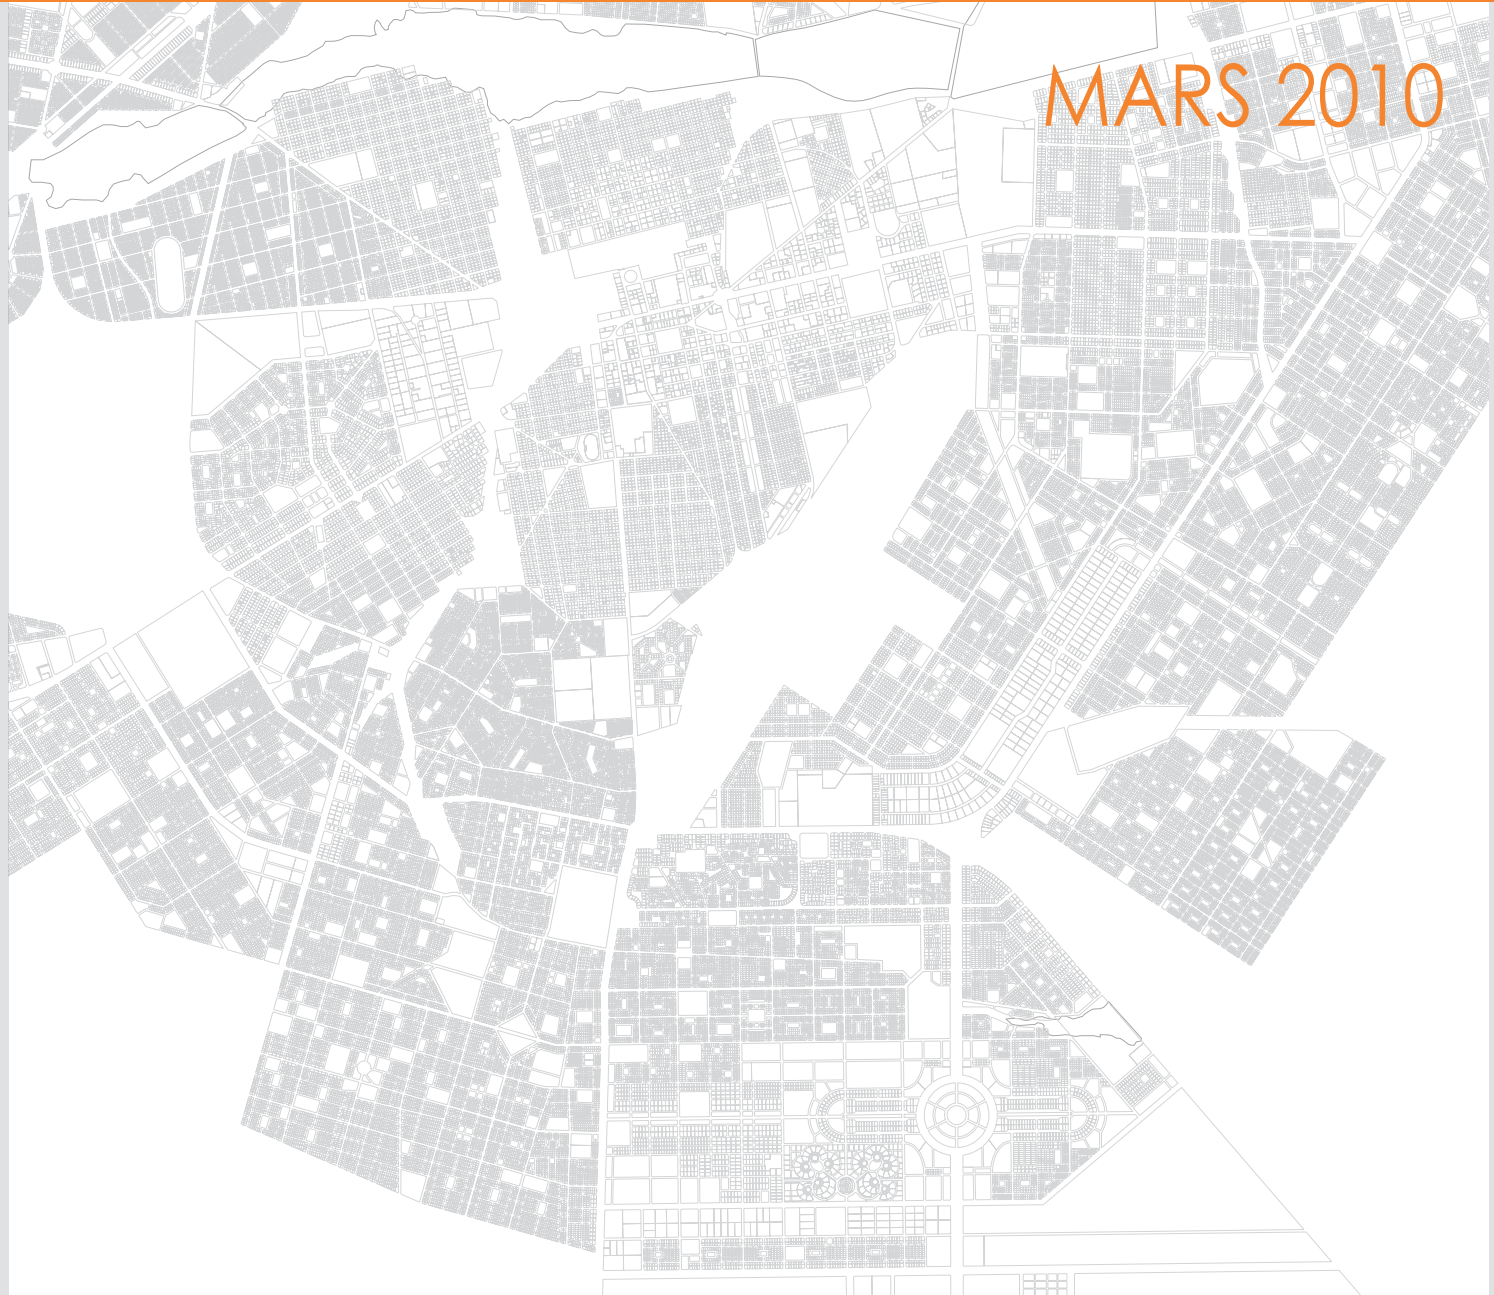

MATERIAUX VISUELS OUAGADOUGOU

MARS 2010

The background of the page is a detailed, light gray map of Ouagadougou, showing the city's street grid and urban layout. The map is centered on the city and extends to the edges of the page.